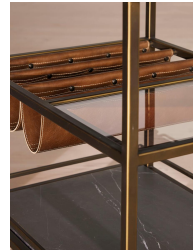

Portnall Bar Cart, Black Marquina Marble

£1,695 Regular

£1,441 Membership

Product details

The Portnall bar cart echoes the textures seen at White City House. A blackened brass metal finish contrasts the Spanish black Marquina marble shelves, while a clear glass middle shelf is great for displaying everything from glassware to bar utensils and recipe books. Fitted with an adjustable wine rack, the bar cart features three leather slings - ideal for storing your favourite wine and spirits.

Dimensions

Product dimensions: H90 x W80 x D50cm / H35 x W31 x D20"

Product weight: 54kg / 119lbs

Packaged or boxed dimensions: H112 x W95 x D64cm / H44.1 x W37.4 x D25.2"

Packaged or boxed weight: 80kg / 176.4lbs

Details

Bottom Shelf:
Height: 42cm
Width: 65cm
Depth: 46cm

Slings:
Height: 12cm
Width: 10cm
Depth: 49cm

Wine Glass Rack:
Depth: 44cm

Frame: Steel
Feet: Plastic Glide
Assembly Required: No
Care Instructions: Dust often using a clean, soft, dry and lint-free cloth.
Blot spills immediately and wipe with a clean, damp, cloth.
We do not recommend the use of chemical cleansers, abrasives or furniture polish. Avoid direct contact with liquids.