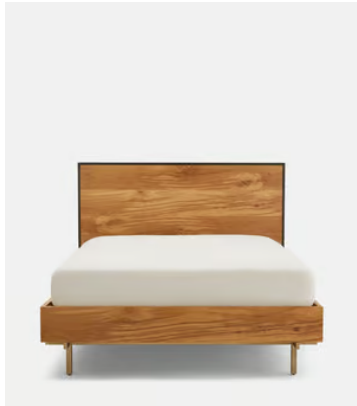

SOHO HOME

Mercer Bed, King

£2,695 Regular price

£2,291 Member price

Inspired by Soho House Amsterdam, our Mercer bed is crafted from French oak, and contrasted with blackened and antique brass details. This is created to highlight the grain and texture of the timber, both natural characteristics of the reclaimed French oak, making this piece a unique addition to any bedroom.

Dimensions

Dimensions: H125 x W166 x D209cm / H49.2 x W65.4 x D82.3"

Weight: 96kg / 211.6lbs

Number of boxes: 3

- **Box 1:** H35 x W225 x D29cm / H13.8 x W88.6 x D11.4"
- **Box 2:** H121 x W179 x D15cm / H47.6 x W70.5 x D5.9"
- **Box 3:** H40 x W195 x D33cm / H15.7 x W76.8 x D13"

Details

Assembly required: Yes

Composition: Oak Wood, Poplar Wood, MDF, Reclaimed French Oak Veneer and Steel

Feet: Plastic Glide

Frame: Steel

Hardware: Steel

Headboard height: 104cm

Material: Oak Wood, Poplar Wood, MDF, Reclaimed French Oak Veneer and Steel