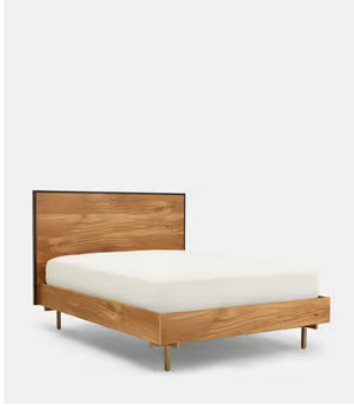

SOHO HOME

Mercer Bed, King

£2,695 Regular price

£2,291 Member price

Inspired by Soho House Amsterdam, our Mercer bed is crafted from French oak, and contrasted with blackened and antique brass details. This is created to highlight the grain and texture of the timber, both natural characteristics of the reclaimed French oak, making this piece a unique addition to any bedroom.

Dimensions

Dimensions: H125 x W166 x D209cm / H49.2 x W65.4 x D82.3"

Weight: 96kg / 211.6lbs

Number of boxes: 3

- **Box 1:** H35 x W225 x D29cm / H13.8 x W88.6 x D11.4"
- **Box 2:** H121 x W179 x D15cm / H47.6 x W70.5 x D5.9"
- **Box 3:** H40 x W195 x D33cm / H15.7 x W76.8 x D13"

Details

Assembly required: Yes

Composition: Oak Wood, Poplar Wood, MDF, Reclaimed French Oak Veneer and Steel

Feet: Plastic Glide

Frame: Steel

Hardware: Steel

Headboard height: 104cm

Material: Oak Wood, Poplar Wood, MDF, Reclaimed French Oak Veneer and Steel