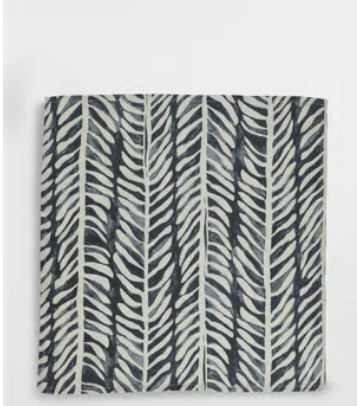

SOHO HOME

Bolzano Linen Napkins, Set of Four

~~£60~~ **£35** Regular price

~~£51~~ **£28** Member price

The Bolzano napkins are crafted from soft linen and feature a simple abstract design reminiscent of hand-drawn sketches in coloured ink. Inspired by the organic textures and natural tones at Soho Farmhouse, each napkin has been hand-painted with visible brushstrokes and paint marks to create an authentic finish.

Dimensions

Dimensions: H50 x W50 x D1cm / H19.7 x W19.7 x D19.7"

Weight: 1kg / 2.2lbs

Packaged weight: 1kg / 2.2lbs

Details

Material: 100% Linen

Care Instructions: Machine wash cold