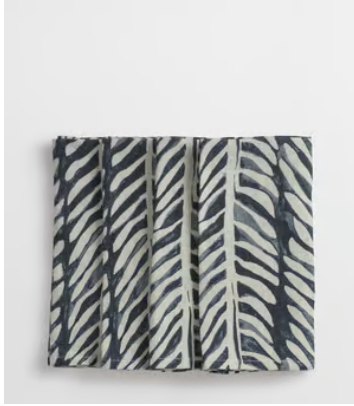

SOHO HOME

Bolzano Linen Napkins, Set of Four

~~£60~~ **£35** Regular price

~~£51~~ **£28** Member price

The Bolzano napkins are crafted from soft linen and feature a simple abstract design reminiscent of hand-drawn sketches in coloured ink. Inspired by the organic textures and natural tones at Soho Farmhouse, each napkin has been hand-painted with visible brushstrokes and paint marks to create an authentic finish.

Dimensions

Dimensions: H50 x W50 x D1cm / H19.7 x W19.7 x D19.7"

Weight: 1kg / 2.2lbs

Packaged weight: 1kg / 2.2lbs

Details

Material: 100% Linen

Care Instructions: Machine wash cold