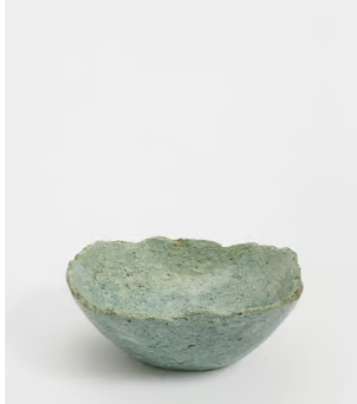

SOHO HOME

Jasper Stone Bowl, Green, Medium

£195 Regular price

£166 Member price

Made using Jasper stone sourced from West Java in Indonesia, this decorative bowl is entirely unique with natural flecks of green tones to reference the earthy decor at Soho Roc House. Raw edges and hand carvings provide an organic touch, making it a statement accessory for any bookshelf, mantelpiece or side table.

Please note, no two pieces are exactly alike. Colours and sizes may vary

Dimensions

Dimensions: H10 x W23 x D23cm / H3.9 x W9.1 x D9.1"

Weight: 4kg / 8.8lbs

Packaged dimensions: H27 x W27 x D12cm / H10.6 x W10.6 x D4.7"