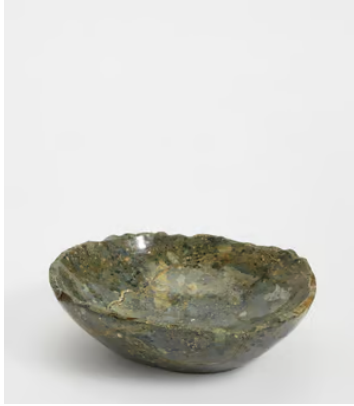

SOHO HOME

Jasper Stone Bowl, Green, Large

~~£295~~ £175 Regular price

~~£251~~ £140 Member price

Made using Jasper stone sourced from West Java in Indonesia, this decorative bowl is entirely unique with natural flecks of green tones to reference the earthy decor at Soho Roc House. Raw edges and hand carvings provide an organic touch, making it a statement accessory for any bookshelf, mantelpiece or side table.

Please note, no two pieces are exactly alike. Colours and sizes may vary

Dimensions

Dimensions: H10 x W30 x D30cm / H3.9 x W11.8 x D11.8"

Weight: 5kg / 11lbs

Packaged dimensions: H30 x W30 x D12cm / H11.8 x W11.8 x D4.7"