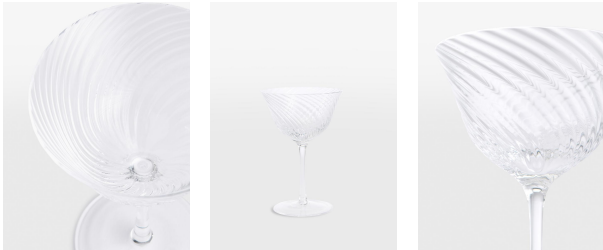

SOHO HOME

Brimscombe Optic Coupe, Set Of Four

£45 Regular

£36 Membership

Product details

Our Brimscombe optic coupe glass is crafted in Poland, with an optic decoration that creates a soft scalloped effect. The coupe glass resembles the glassware in our newly opened 180 House. Pair with our Pembroke glassware to highlight the contrast between the swirl and scalloped detail.

Dimensions

Product dimensions: H15.8 x W10.5 x D10.5cm / H6.2 x W4.1 x D4.1"

Product weight: 2kg / 4.4lbs

Packaged or boxed weight: 2kg / 4.4lbs

Details

Material: Lead free crystal glass

Dishwasher Safe: No