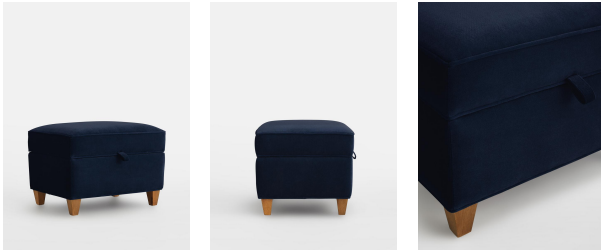

SOHO HOME

Dora Storage Footstool, Velvet Indigo

£385 Regular

£308 Membership

Product details

Designed to match the Dora Chair, this footstool is constructed from a cotton velvet for a soft feel. It's shaped into a boxy silhouette and offers ample storage space to house books and throws. Incorporate it into your living room set-up to bring a touch of our Greek Street House to your home.

Dimensions

Product dimensions: H40 x W55 x D44cm / H14.5 x W23 x D20"

Product weight: 11.4kg / 25.1lbs

Packaged or boxed dimensions: H37 x W59 x D50cm / H14.6 x W23.2 x D19.7"

Packaged or boxed weight: 14kg / 30.9lbs

Details

Assembly required: Yes

Removable legs: Yes

Removable cushions: No

Frame: Engineered Hardwood

Legs: Birch

Fabric: 74% Cotton 26% Polyester

Filling: Foam with Fibre