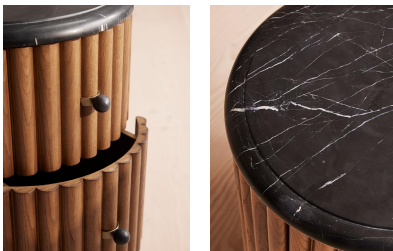

Carlisle Bedside Table, Black Marquina Marble

£995

Regular

£846

Membership

Sizes

Standard

Product details

Inspired by the designs at White City House, the Carlisle bedside table in solid oak has been intricately carved with ridged lines to create texture and depth in the bedroom. Black Spanish marquina marble handles and a matching polished top add a material contrast, with natural variations in the stone making each piece unique to you. Complete with two drawers for all your at-hand essentials, arrange either side of the bed.

Dimensions

Product dimensions: H60 x W48 x D48cm / H23.7 x W18.7 x D18.7"

Product weight: 33kg / 72.8lbs

Packaged or boxed dimensions: H71 x W57 x D57cm / H28 x W22.2 x D22.2"

Packaged or boxed weight: 46kg / 101.4lbs