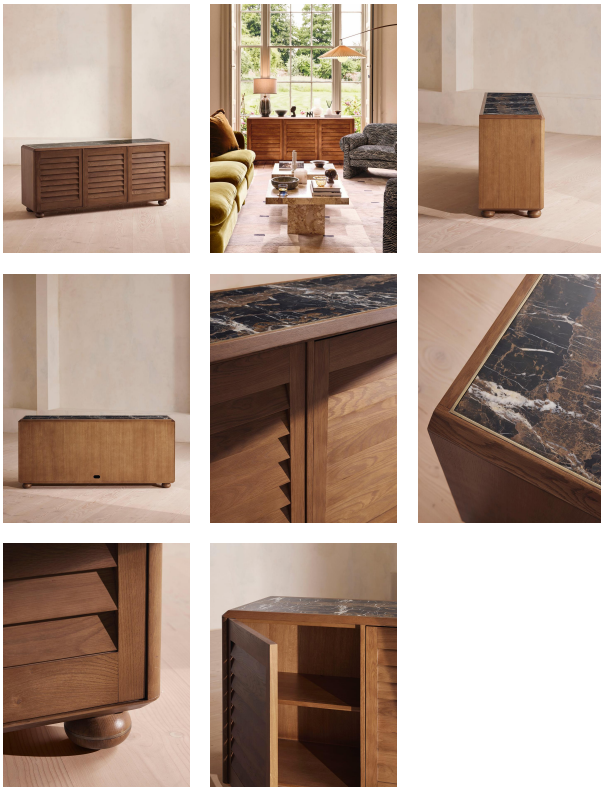

Lucia Sideboard, Michelangelo Marble

£2,795 Regular

£2,376 Membership

Product details

Characterised by a louvre slatted front and an intense black Michaelangelo marble top, our Lucia sideboard takes design cues from Soho House Rome. Crafted from solid oak and oak veneer, this interior is suitable for large living spaces or offices, and features hidden recessed handles for a streamlined finish with three doors. Resting on wooden bun feet, brass ring detail around each subtly showcases our love of mixing materials when it comes to furniture design.

Dimensions

Product dimensions: H80 x W180 x D50cm / H31.5 x W70.9 x D19.7"

Product weight: 109kg / 240.3lbs

Packaged or boxed dimensions: H106 x W189 x D59cm / H41.7 x W74.4 x D23.2"

Packaged or boxed weight: 143kg / 315.3lbs

polish. Avoid contact with water and other liquids.

Clearance: 6.5cm

Door dimensions: H80 x W56 x D43cm

Feet: Plastic glide

Finish: Mid-tone Oak, Antique Brass and honed Marble

Frame: Oak Wood

Handles: Hidden recessed handles

Hardware: Brass inlay on top and around bun feet

Material: Oak wood, Plywood, MDF, Oak veneer, Michelangelo marble and Brass

Removable legs: No