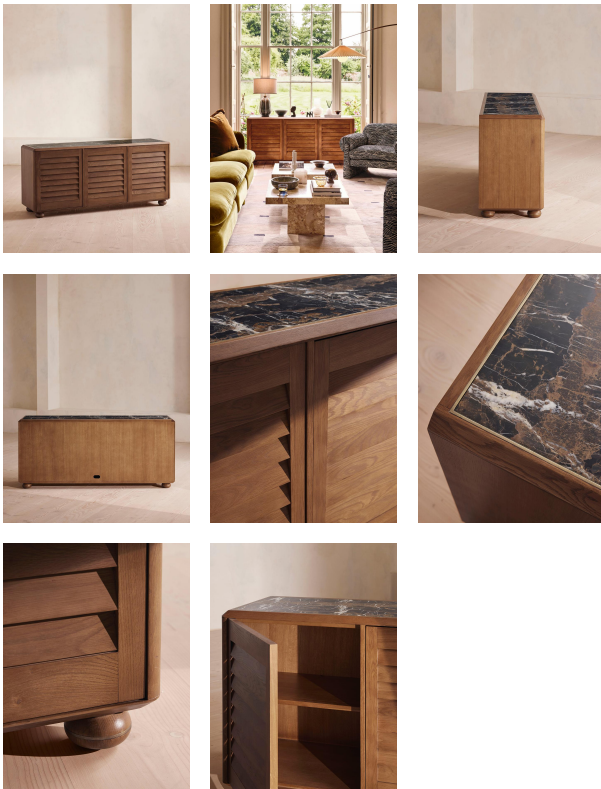

### Product details

Characterised by a louvre slatted front and an intense black Michaelangelo marble top, our Lucia sideboard takes design cues from Soho House Rome. Crafted from solid oak and oak veneer, this interior is suitable for large living spaces or offices, and features hidden recessed handles for a streamlined finish with three doors. Resting on wooden bun feet, brass ring detail around each subtly showcases our love of mixing materials when it comes to furniture design.

### Dimensions

Product dimensions: H80 x W180 x D50cm / H31.5 x W70.9 x D19.7"

Product weight: 109kg / 240.3lbs

Packaged or boxed dimensions: H106 x W189 x D59cm / H41.7 x W74.4 x D23.2"

Packaged or boxed weight: 143kg / 315.3lbs