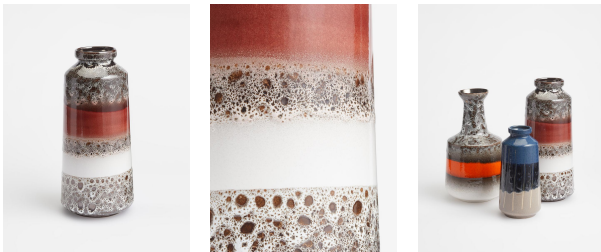

SOHO HOME

Luzia Vase

£20 Regular

£16 Membership

Product details

Made in Portugal, the Luzia vase references the retro colours and interiors at White City House. The decorative vase has a unique sculptural form with a speckled body and raised lip. Use it to bring colour to a neutral living area or spare shelf.

Dimensions

Product dimensions: H36 x W16 x D16cm / H14.2 x W6.3 x D6.3"

Product weight: 2kg / 4.4lbs

Packaged or boxed weight: 2kg / 4.4lbs

Details

Materials: Earthenware

Watertight: No