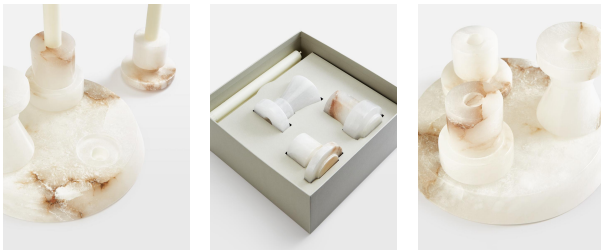

Frida Candleholder Gift Set, Alabaster

£145 Regular

£116 Membership

Product details

Sculpted by hand in India from a single block of alabaster marble, our new Frida candleholders are truly one of a kind. Recalling the natural tones of Little Beach House Barcelona, they're handmade by skilled artisans from ivory-toned, translucent alabaster marble, which is renowned for its soft, milky mineral tops and refined deep veining. The gift set includes three removable candleholders at differing heights for your own sculptural curation. Place the three dinner candles in each holder, or opt for our tealights for a more casual setting.

Dimensions

Product dimensions: H15 x W24 x D24cm / H5.9 x W9.4 x D9.4"

Product weight: 6kg / 13.2lbs

Packaged or boxed weight: 6kg / 13.2lbs

Details

Material: Alabaster Marble

Care Instructions: Place the candle holder on a firm flat heat resistant surface ensuring it stands steady. Ensure a secure fit within the holder in an upright position before lighting. Snuff out the flame at least 2 cm from the base before it reaches the holder. Clean with a dry cloth.