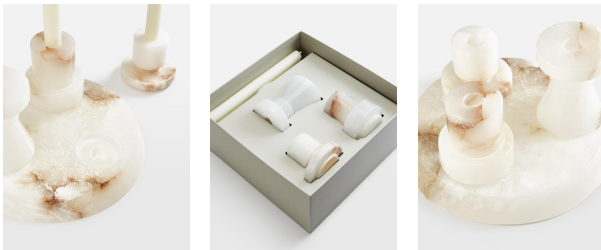

Frida Candleholder Gift Set, Alabaster

£145 Regular

£116 Membership

Product details

Sculpted by hand in India from a single block of alabaster marble, our new Frida candleholders are truly one of a kind. Recalling the natural tones of Little Beach House Barcelona, they're handmade by skilled artisans from ivory-toned, translucent alabaster marble, which is renowned for its soft, milky mineral tops and refined deep veining. The gift set includes three removable candleholders at differing heights for your own sculptural curation. Place the three dinner candles in each holder, or opt for our tealights for a more casual setting.

Dimensions

Product dimensions: H15 x W24 x D24cm / H5.9 x W9.4 x D9.4"

Product weight: 6kg / 13.2lbs

Details

Material: Alabaster Marble

Care Instructions: Place the candle holder on a firm flat heat resistant surface ensuring it stands steady. Ensure a secure fit within the holder in an upright position before lighting. Snuff out the flame at least 2 cm from the base before it reaches the holder. Clean with a dry cloth.