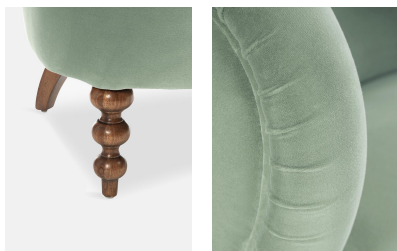

Dolly Chair, Moleskin Velvet Soft Green

£265 Regular

£212 Membership

Product details

Exclusively developed by the Soho House design team and found in Houses across the world, our Dolly chair is reimagined in a soft velvet fabric for a smooth hand-feel. Inspired by chairs found at our original club, 40 Greek Street, Dolly's versatile shape makes it suitable for casual dining, cosy lounging, or tucking under a dressing table.

Dimensions

Product dimensions: H74 x W68 x D74cm / H29 x W27 x D29"

Product weight: 17kg / 37.5lbs

Packaged or boxed dimensions: H68 x W73 x D79cm / H26.7 x W28.7 x D31"

Packaged or boxed weight: 22kg / 48.5lbs

Details

Seat depth: 51cm

Seat width: 64cm

Seat height: 44cm

Assembly required: Yes

Removable legs: Yes

Removable cushions: No

Frame: Engineered Hardwood, Birch

Legs: Oak

Fabric: 100% polyester

Filling: Foam with fiber

Care instructions: Professional upholstery cleaning. Chair legs are zipped into the base of the seat. Assembly instructions are included