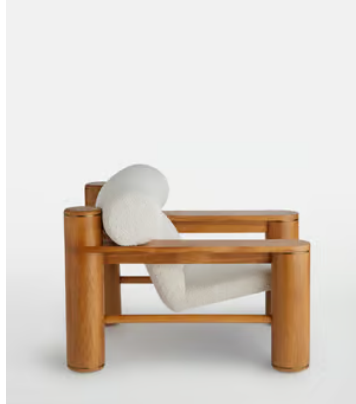

SOHO HOME

Dillon Armchair, Boucle Natural

~~£1,795~~ £895 Regular price

~~£1,526~~ £716 Member price

Inspired by the rich depth of material finishes seen throughout 180 House, our Olsen sideboard combines mappa burl, oak, smoked glass and steel for a highly textured piece. Mappa burl is characterised by a light brown heartwood with a darker bark pattern in tighter clusters, displaying a rich and decorative surface.

Fitted with three doors and generous room inside for storage, this sideboard is ideal for elevating a living room or dining space.

Dimensions

Dimensions: H78.7 x W92.7 x D102.2cm / H31 x W36.5 x D40.2"

Weight: 50kg / 110.2lbs

Packaged dimensions: H84 x W103 x D112cm / H33 x W40.5 x D44"

Packaged weight: 62kg / 136.7lbs

Details

Arm height: 54cm

Seat depth: 54cm

Seat width: 60cm

Seat height: 42cm

Assembly required: No