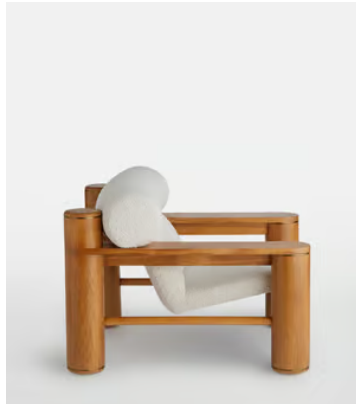

SOHO HOME

Dillon Armchair, Boucle Natural

~~£1,795~~ £895 Regular price

~~£1,526~~ £716 Member price

Inspired by the rich depth of material finishes seen throughout 180 House, our Olsen sideboard combines mappa burl, oak, smoked glass and steel for a highly textured piece. Mappa burl is characterised by a light brown heartwood with a darker bark pattern in tighter clusters, displaying a rich and decorative surface.

Fitted with three doors and generous room inside for storage, this sideboard is ideal for elevating a living room or dining space.

Dimensions

Dimensions: H78.7 x W92.7 x D102.2cm / H31 x W36.5 x D40.2"

Weight: 50kg / 110.2lbs

Packaged dimensions: H84 x W103 x D112cm / H33 x W40.5 x D44"

Packaged weight: 62kg / 136.7lbs

Details

Arm height: 54cm

Seat depth: 54cm

Seat width: 60cm

Seat height: 42cm

Assembly required: No