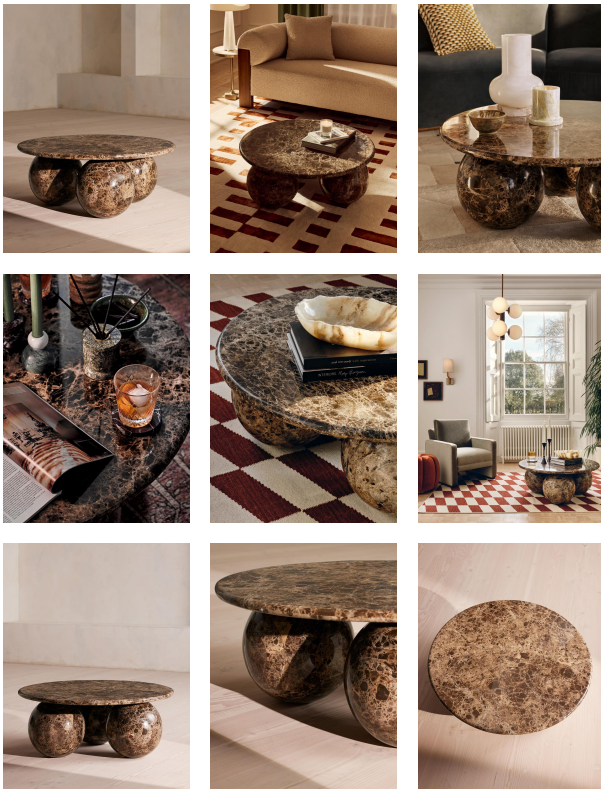

Dimensions

Product dimensions: H37 x W90 x D90cm / H14.4 x W35.4 x D35.4"

Product weight: 154kg / 339.5lbs

Packaged or boxed dimensions: H64 x W103 x D103cm / H25 x W40.6 x D40.6"

Packaged or boxed weight: 196kg / 432.1lbs

Number of boxes: 2

* Box 1 : H113 x W113 x D22cm / H44.5 x W44.5 x D8.5"

* Box 2 : H54 x W126 x D52cm / H21.3 x W49.6 x D20.5"