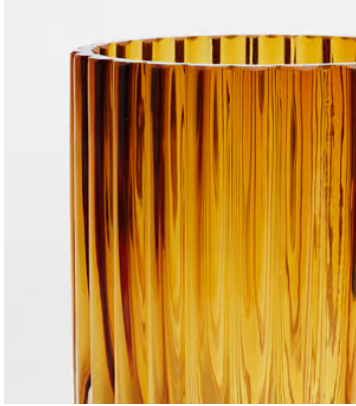

SOHO HOME

Barlow Glass Toothbrush Holder

~~£35~~ £15 Regular price

~~£30~~ £12 Member price

The Barlow toothbrush holder is crafted from a ribbed coloured glass to reference the interiors of our 180 House, based on London's Strand. Keep it sinkside to house toothbrushes, and pair with the Barlow soap dish for a coordinated bathroom scheme.

Dimensions

Dimensions: H15 x W10 x D10cm / H5.9 x W3.9 x D3.9"

Weight: 1kg / 2.2lbs

Packaged weight: 1kg / 2.2lbs

Details

Material: Ribbed Glass

Care instructions: Wipe clean with a soft cloth