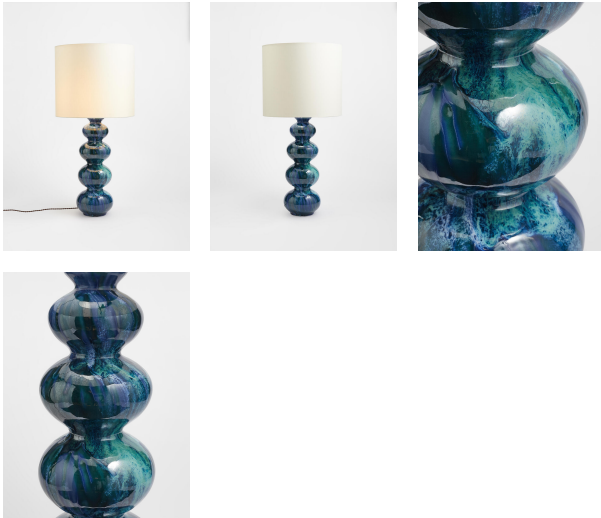

### Available in

White

Blue

### Product details

Enhance your space with the impressive Frome table lamp, moulded in Portugal from durable ceramic, each piece is hand decorated and finished by Portuguese artisans in a unique process to create a beautiful one of a kind reactive glaze. Characterised by a glossy, undulating base, use the lamp to recreate the lighting schemes at Babington House.

- Hand finished in Portugal
- Ceramic table lamp
- Reactive glaze makes each lamp unique
- Available in 2 colourways
- Pair with Tala bulb
- Inspired by lamps at Babington House