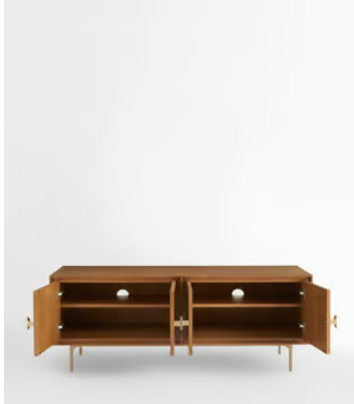

SOHO HOME

Blythe Media Unit

~~£1,695~~ £1,270 Regular price

~~£1,441~~ £1,016 Member price

Fill out your living space with the Blythe media unit, crafted from solid oak and oak veneer in a mid-tone oak finish. Complete with rounded statement handles and a cast effect frame, the media unit has four doors with cable cut-out detail. It's a great way to bring a touch of Soho House Berlin to your home.

Dimensions

Dimensions: H56 x W150 x D45cm / H22 x W59.1 x D17.7"

Weight: 85kg / 187.4lbs

Packaged dimensions: H60 x W54 x D159cm / H23.6 x W21.3 x D62.6"

Packaged weight: 72kg / 158.7lbs

Details

Frame: Oak, Oak Veneer, Steel