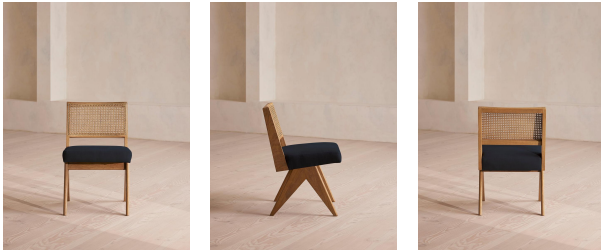

Hayward Dining Chair, Linen, Indigo

£345

Regular

£276

Membership

Available in

Fern

Product details

Originally designed for 180 House, our Hayward dining chair is built onto a solid oak frame with a wire-brushed finish. It has a natural woven cane back and is fitted with an indigo linen cushion for comfort.

Dimensions

Product dimensions: H81.3 x W57.2 x D55.2cm /
H30.9 x W23.6 x D22.4"

Product weight: 9.2kg / 20.3lbs

Packaged or boxed dimensions: H86 x W56 x D63cm /
H33.9 x W22 x D24.8"

Packaged or boxed weight: 12.2kg / 26.9lbs