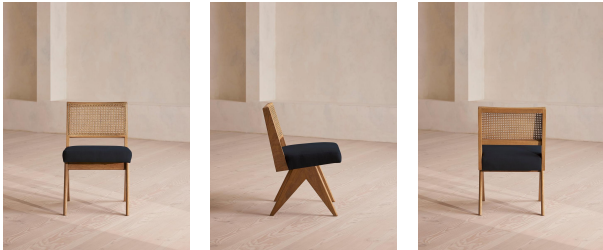

Dimensions

Product dimensions: H81.3 x W57.2 x D55.2cm /
H30.9 x W23.6 x D22.4"

Product weight: 9.2kg / 20.3lbs

Packaged or boxed dimensions: H86 x W56 x D63cm /
H33.9 x W22 x D24.8"

Packaged or boxed weight: 12.2kg / 26.9lbs