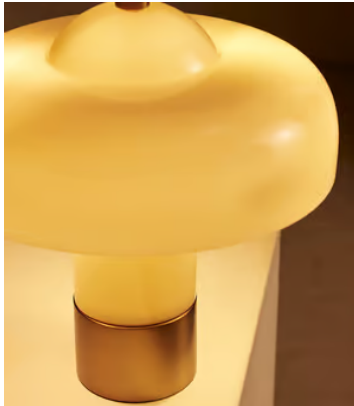

SOHO HOME

Giovanni Table Lamp, Cream, US

£350 Regular price

£298 Member price

Inspired by 180 House, the Giovanni table lamp is crafted from moulded white glass with a glossy domed shade. The light glows throughout the whole piece, which makes it a unique lighting option for bedside tables and office spaces.

Dimensions

Dimensions: H31.7 x W30 x D30cm / H12 x W12 x D12"

Weight: 5kg / 11lbs

Packaged dimensions: H38 x W38 x D37cm / H15 x W15 x D14.6"

Packaged weight: 5kg / 11lbs

Details

Assembly required: Yes

Bulb required: 2 / E12 / 4W Maximum