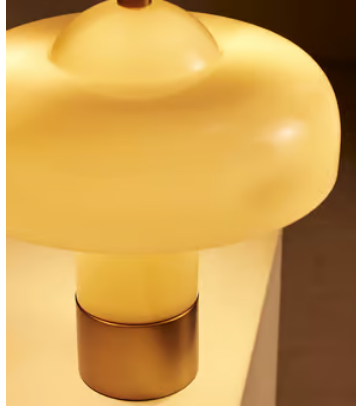

SOHO HOME

Giovanni Table Lamp, Cream

£350 Regular price

£298 Member price

Inspired by 180 House, the Giovanni table lamp is crafted from moulded white glass with a glossy domed shade. The light glows throughout the whole piece, which makes it a unique lighting option for bedside tables and office spaces.

Dimensions

Dimensions: H31.7 x W30 x D30cm / H12 x W12 x D12"

Weight: 5kg / 11lbs

Packaged dimensions: H38 x W38 x D37cm / H15 x W15 x D14.6"

Packaged weight: 5kg / 11lbs

Details

Assembly required: Yes

Base dimensions: H30 x W10 x D10cm