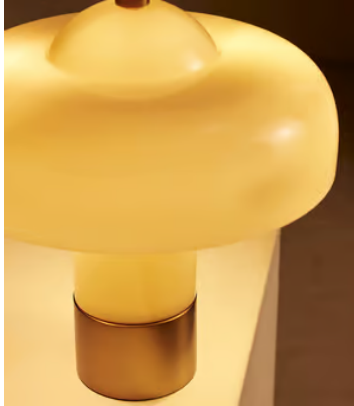

SOHO HOME

Giovanni Table Lamp, Cream

£350 Regular price

£298 Member price

Inspired by 180 House, the Giovanni table lamp is crafted from moulded white glass with a glossy domed shade. The light glows throughout the whole piece, which makes it a unique lighting option for bedside tables and office spaces.

Dimensions

Dimensions: H31.7 x W30 x D30cm / H12 x W12 x D12"

Weight: 5kg / 11lbs

Packaged dimensions: H38 x W38 x D37cm / H15 x W15 x D14.6"

Packaged weight: 5kg / 11lbs

Details

Assembly required: Yes

Base dimensions: H30 x W10 x D10cm