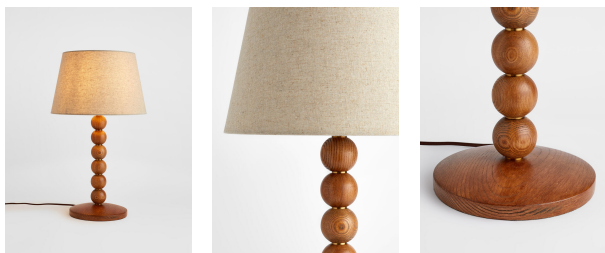

Bead Table Lamp

£250 Regular

£213 Membership

Product details

Made from solid oak, our Bead table lamp is characterised by wooden stacking beads, with antique brass finish discs slotted in between to mirror the textures at Soho Roc House. It's paired with a natural linen shade in a tapered design. Perch it on a side table or bedside cabinet to create an ambient glow.

- Turned solid oak base
- Antique brass finish detail
- Natural linen tapered shade
- Inspired by Soho Roc House

Dimensions

Product dimensions: H61.3 x W36 x D36cm / H24 x W14 x D14"

Product weight: 2.2kg / 4.9lbs

Packaged or boxed dimensions: H38 x W38 x D60cm / H15 x W15 x D23.4"

Packaged or boxed weight: 3.7kg / 8.2lbs

Details

Assembly required: Yes

Base dimensions: H44.5 x W22 x D22cm

Bulb required: 1 / E27 / 6W Maximum