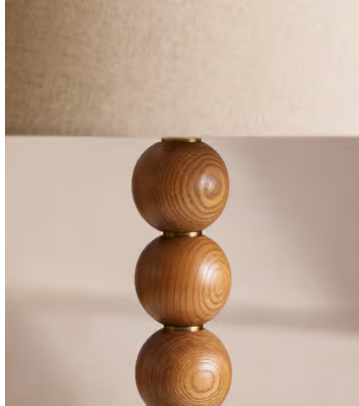

SOHO HOME

Bead Table Lamp

£250 Regular price

£213 Member price

Made from solid oak, our Bead table lamp is characterised by wooden stacking beads, with antique brass finish discs slotted in between to mirror the textures at Soho Roc House. It's paired with a natural linen shade in a tapered design. Perch it on a side table or bedside cabinet to create an ambient glow.

Dimensions

Product dimensions: H61.3 x W36 x D36cm / H24 x W14 x D14"

Product weight: 2kg / 4.4lbs

Packaged or boxed dimensions: H38 x W38 x D60cm / H15 x W15 x D23.6"

Packaged or boxed weight: 2kg / 4.4lbs