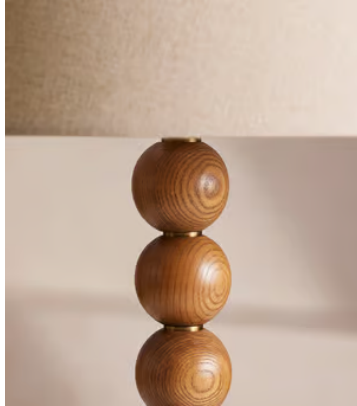

SOHO HOME

Bead Table Lamp

£250 Regular price

£213 Member price

Made from solid oak, our Bead table lamp is characterised by wooden stacking beads, with antique brass finish discs slotted in between to mirror the textures at Soho Roc House. It's paired with a natural linen shade in a tapered design. Perch it on a side table or bedside cabinet to create an ambient glow.

Dimensions

Dimensions: H61.3 x W36 x D36cm / H24 x W14 x D14"

Weight: 2kg / 4.4lbs

Packaged dimensions: H38 x W38 x D60cm / H15 x W15 x D23.6"

Packaged weight: 2kg / 4.4lbs

Details

Assembly required: Yes

Base dimensions: H44.5 x W22 x D22cm