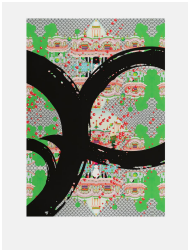

SOHO HOME

'kali 2020' By Princess Pea

£300 Regular

£255 Membership

Product details

Part of our new Soho Editions, this limited-edition print was created by Soho House Art Prize 2020 runner-up, Princess Pea - an anonymous visual and performance artist based in Gurgaon, India. The artist's oversized anime head is used to signify the weight of conforming to society's standards of beauty, posing questions about identity and perspective. You can find the artist's work displayed in Soho House Mumbai.

Dimensions

Product dimensions: H59 x W42 x D42cm / H23.2 x W16.5 x D16.5"

Product weight: 2kg / 4.4lbs

Details

Archival Inkjet with a 1 Colour Screenprint Overlay on Somerset Satin Enhanced 330gsm Paper
Please note that frame is not included.