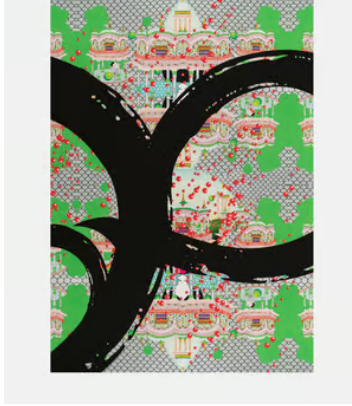

## ‘Kali 2020’ by Princess Pea

£300 Regular price

£255 Member price

Part of our new Soho Editions, this limited-edition print was created by Soho House Art Prize 2020 runner-up, Princess Pea - an anonymous visual and performance artist based in Gurgaon, India. The artist's oversized anime head is used to signify the weight of conforming to society's standards of beauty, posing questions about identity and perspective. You can find the artist's work displayed in Soho House Mumbai.

### Dimensions

**Dimensions:** H59 x W42 x D42cm / H23.2 x W16.5 x D16.5"

**Weight:** 2kg / 4.4lbs

### Details

Archival Inkjet with a 1 Colour Screenprint Overlay on Somerset Satin Enhanced 330gsm Paper

Please note that frame is not included.