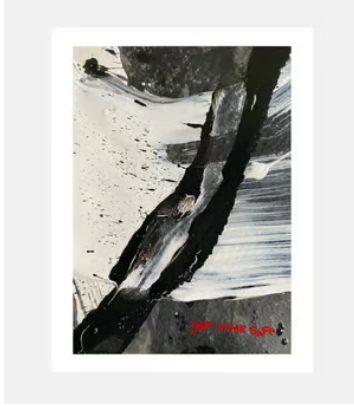

SOHO HOME

'Get Home Safe' by Reggie Black

£395 Regular price

£336 Member price

Part of our new Soho Editions, this limited-edition print was created by Soho House Art Prize 2020 runner-up, Reggie Black. 'Get Home Safe' underlines the precarious nature of safety, travel, and the uncertainty of getting home. Based in Maryland, Black uses text to navigate trauma, alongside personal and collective fear to inspire with defiant hope and optimism.

Dimensions

Dimensions: H48 x W36 x D36cm / H18.9 x W14.2 x D14.2"

Weight: 2kg / 4.4lbs

Details

Digital archival print on Somerset Satin Enhanced 330gsm paper

Please note that frame is not included.