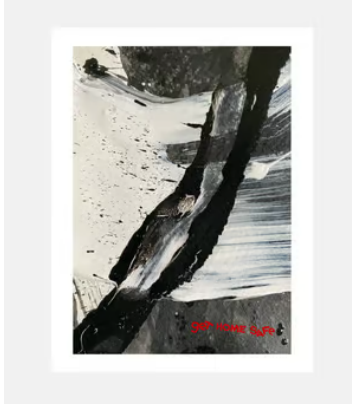

SOHO HOME

'Get Home Safe' by Reggie Black

£395 Regular price

£336 Member price

Part of our new Soho Editions, this limited-edition print was created by Soho House Art Prize 2020 runner-up, Reggie Black. 'Get Home Safe' underlines the precarious nature of safety, travel, and the uncertainty of getting home. Based in Maryland, Black uses text to navigate trauma, alongside personal and collective fear to inspire with defiant hope and optimism.

Dimensions

Dimensions: H48 x W36 x D36cm / H18.9 x W14.2 x D14.2"

Weight: 2kg / 4.4lbs

Details

Digital archival print on Somerset Satin Enhanced 330gsm paper

Please note that frame is not included.