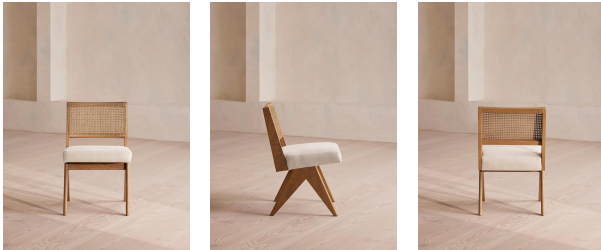

Hayward Dining Chair, Linen, Taupe

£595

Regular

£506

Membership

Available in

Fern

Taupe

Product details

Originally designed for 180 House, our Hayward dining chair is built onto a solid oak frame with a wire-brushed finish. It has a natural woven cane back and is fitted with a taupe linen cushion for comfort.

Dimensions

Product dimensions: H81.3 x W57.2 x D55.2cm /
H30.9 x W23.6 x D22.4"

Product weight: 9.2kg / 20.3lbs

Packaged or boxed dimensions: H86 x W56 x D63cm /
H33.9 x W22 x D24.8"

Packaged or boxed weight: 12.2kg / 26.9lbs