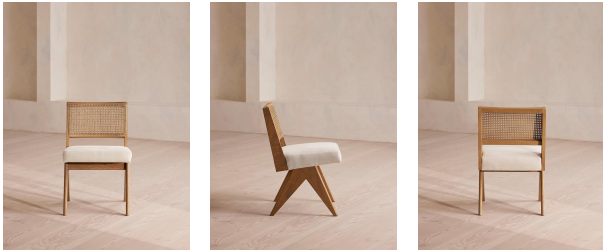

## Hayward Dining Chair, Linen, Taupe

£595 Regular

£506 Membership

Available in

Fern

### Product details

Originally designed for 180 House, our Hayward dining chair is built onto a solid oak frame with a wire-brushed finish. It has a natural woven cane back and is fitted with a taupe linen cushion for comfort.

### Dimensions

Product dimensions: H81.3 x W57.2 x D55.2cm /  
H30.9 x W23.6 x D22.4"

Product weight: 9.2kg / 20.3lbs

Packaged or boxed dimensions: H86 x W56 x D63cm /  
H33.9 x W22 x D24.8"

Packaged or boxed weight: 12.2kg / 26.9lbs