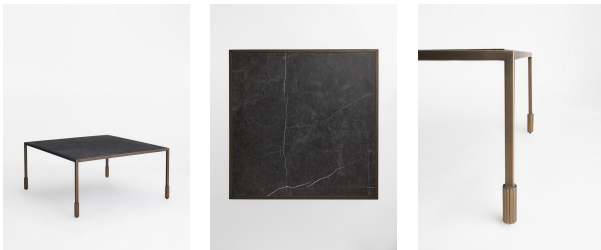

Portnall Square Coffee Table, Black Marquina Marble

£595 Regular

£476 Membership

Product details

The Portnall coffee table echoes the textures seen at White City House. It features a blackened brass metal frame and a honed black marquina marble top.

- Blackened brass coffee table
- Honed black marquina marble top
- Black Marquina is sourced from Spain
- Inspired by White City House

Dimensions

Product dimensions: H40 x W90 x D90cm / H15.7 x W35.4 x D35.4"

Product weight: 53kg / 116.8lbs

Packaged or boxed dimensions: H58 x W98 x D98cm / H22.8 x W38.6 x D38.6"

Packaged or boxed weight: 72kg / 158.7lbs

Details

Material: Steel and Black Marble

Assembly Required: No