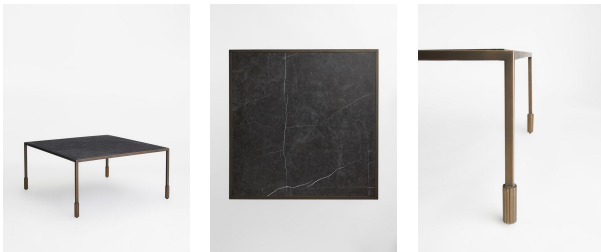

Portnall Square Coffee Table, Black Marquina Marble

£595 Regular

£476 Membership

Product details

The Portnall coffee table echoes the textures seen at White City House. It features a blackened brass metal frame and a honed black marquina marble top.

- Blackened brass coffee table
- Honed black marquina marble top
- Black Marquina is sourced from Spain
- Inspired by White City House

Dimensions

Product dimensions: H40 x W90 x D90cm / H15.7 x W35.4 x D35.4"

Product weight: 53kg / 116.8lbs

Packaged or boxed dimensions: H58 x W98 x D98cm / H22.8 x W38.6 x D38.6"

Packaged or boxed weight: 72kg / 158.7lbs

Details

Material: Steel and Black Marble

Assembly Required: No