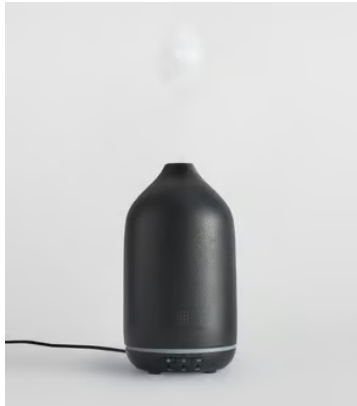

SOHO HOME

Ultrasonic Aroma Diffuser

~~£80~~ £45 Regular price

~~£68~~ £36 Member price

Our new Ultrasonic Aroma Diffuser uses ultrasonic technology to refresh the air with your favourite Soho Home scents. It's designed with three different time settings and an ambient warm LED light, simply add a few drops to water to create atmospheric background scenting.

Dimensions

Dimensions: H16 x W16 x D16cm / H6.3 x W6.3 x D6.3"

Weight: 1kg / 2.2lbs

Packaged dimensions: H53 x W35 x D24cm / H20.9 x W13.8 x D9.3"

Packaged weight: 1kg / 2.2lbs

Details

Care instructions: Diffuser care instructions: Place the diffuser on a flat, stable surface, away from the edge. Remove the outer and then inner cover. Fill the reservoir with mineral water (bottled water or tap water); do not exceed the maximum water level - 150 ml Then add a few drops of fragrance or essential oil (5-7 drops) to the water tank. Replace the inner cover and the outer cover on the diffuser and switch on. Featuring three different time settings and ambient LED light. Oils care instructions: Unscrew the cap on the glass bottle, carefully drop 5-10 drops of fragrance into the filled water chamber of the Electronic Diffuser. Use in accordance with Electronic Diffuser instructions.