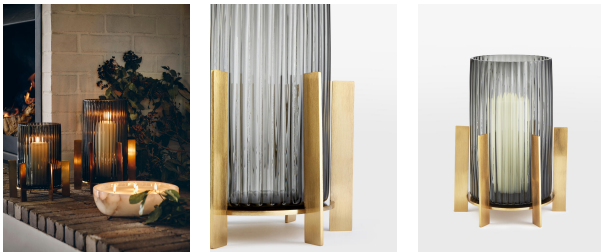

### Sizes

Large

### Product details

Crafted from ribbed glass and housed on a brass stand, the Lingley Hurricane candleholder can also be used as a vase. Inspired by 180 House, it references the 1970s-inspired colours and interiors of our newest London House, based on the Strand.

- Lingley Hurricane large candleholder
- Ribbed glass
- Use this multi-functional vessel to display our large pillar candles, or use as a vase