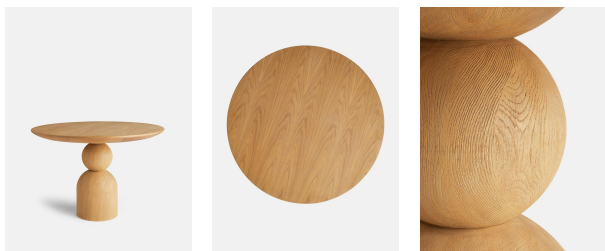

Lowden Dining Table

£1,695 Regular

£1,441 Membership

Product details

Drawing on the natural wooden details of Soho Beach House Canouan, the Lowden table has been crafted in open grain oak with a pale oak finish. Its simple yet sculptural form creates a modern focal point for the dining room, as well as a conversational piece when entertaining guests.

Dimensions

Product dimensions: H76 x W110 x D110cm / H29.9 x W43.3 x D43.3"

Product weight: 92kg / 202.8lbs

Number of boxes: 2

* Box 1 : H90 x W50 x D50cm / H35.4 x W19.5 x D19.5"

* Box 2 : H128 x W128 x D16cm / H50.4 x W50.4 x D6.1"

Feet: Felt

Frame: Resin

Material: Resin, MDF and Oak Crown Veneer

Removable legs: Yes