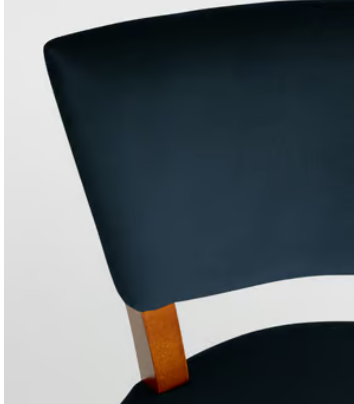

## Pair of Molina Dining Chairs, Velvet, Indigo

£995 Regular price

£846 Member price

A House hero, you'll find our upholstered Molina dining chairs in many of our Houses, including High Road House and Soho House Berlin, as well as a vintage version in Kettner's. The set is crafted in Italy and upholstered in cotton velvet.

### Details

**Seat depth:** 49.5cm

**Seat width:** 51.5cm

**Seat height:** 46cm

**Frame:** FSC Beech frame & Fabric: 100% Polyester

**Care instructions:** Clean with a soft damp cloth, do not use any abrasive cleaners. Blot spills immediately and wipe with a clean, cloth

### Available in 2 velvets

Mustard

Grey Blue