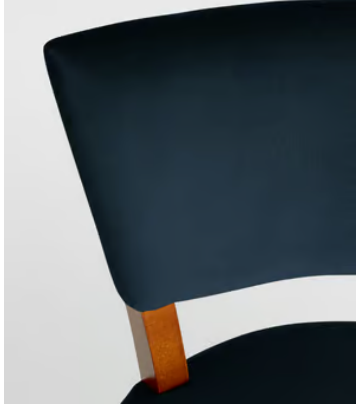

SOHO HOME

Pair of Molina Dining Chairs, Velvet, Indigo

£995 Regular price

£846 Member price

A House hero, you'll find our upholstered Molina dining chairs in many of our Houses, including High Road House and Soho House Berlin, as well as a vintage version in Kettner's. The set is crafted in Italy and upholstered in cotton velvet.

Dimensions

Dimensions: H78 x W50 x D58cm / H31 x W20 x D23"

Weight: 6kg / 13.2lbs

Packaged dimensions: H98 x W52 x D75cm / H38.6 x W20.5 x D29.5"

Details

Seat depth: 49.5cm

Seat width: 51.5cm

Seat height: 46cm

Frame: FSC Beech frame & Fabric: 100% Polyester

Care instructions: Clean with a soft damp cloth, do not use any abrasive cleaners. Blot spills immediately and wipe with a clean, cloth

Available in 2 velvets