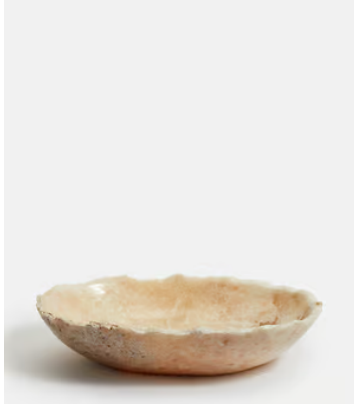

SOHO HOME

Liston Onyx Bowl

£265 Regular price

£225 Member price

Echoing the natural materials used throughout the spaces at Soho Roc House, each of our Liston bowls is carved by hand from a block of solid onyx, with raw edges, distinctive veining and crystalline patterns in the stone.

Construction: Indoor

Material: Onyx

Watertight: No

Care instructions: Fragile, handle with care. Wipe with a damp cloth