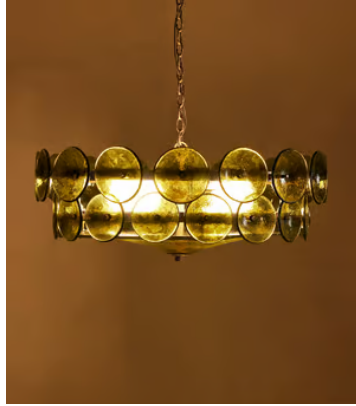

## Lorenzo Chandelier, Green, US

£1,395 Regular price

£1,186 Member price

Originally designed for the spaces at Soho House West Hollywood, our Lorenzo chandelier is handmade from pressed glass by skilled artisans. Green glass discs are mounted on tiered, antique brass arms that surround two central glass plates for great visual effect.

### Available in 3 colours

Orange

Green

White