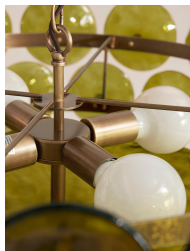

Lorenzo Chandelier, Green, Us

£1,395

Regular

£1,186

Membership

Available in

Orange

Green

White

Product details

Originally designed for the spaces at Soho House West Hollywood, our Lorenzo chandelier is handmade from pressed glass by skilled artisans. Green glass discs are mounted on tiered, antique brass arms that surround two central glass plates for great visual effect.

Dimensions

Product dimensions: H29 x W76 x D76cm / H11.4 x W29.9 x D29.9"

Product weight: 19kg / 41.9lbs

Packaged or boxed dimensions: H54 x W79 x D79cm / H21.3 x W31.1 x D31.1"

Packaged or boxed weight: 19kg / 41.9lbs