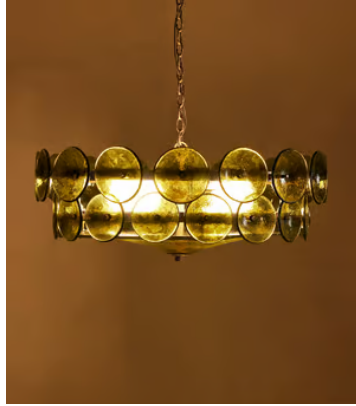

## Lorenzo Chandelier, Green

£1,395 Regular price

£1,186 Member price

Originally designed for the spaces at Soho House West Hollywood, our Lorenzo chandelier is handmade from pressed glass by skilled artisans. Green glass discs are mounted on tiered, antique brass arms that surround two central glass plates for great visual effect.

### Available in 3 colours

Orange

Green

White