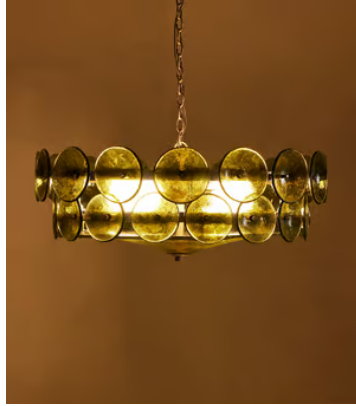

## Lorenzo Chandelier, Green

£1,595 Regular price

£1,356 Member price

Originally designed for the spaces at Soho House West Hollywood, our Lorenzo chandelier is handmade from pressed glass by skilled artisans. Green glass discs are mounted on tiered, antique brass arms that surround two central glass plates for great visual effect.

### Available in 3 colours

Orange

Green

White