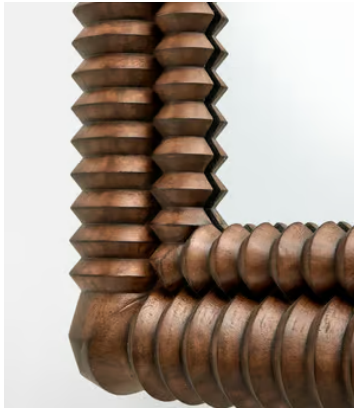

## Emery Floor Mirror

£1,995 Regular price

£1,696 Member price

The Emery is an oversized mirror with a cast, wood-effect surround. It's inspired by the statement mirrors that can be found in our upcoming House opening in Tel Aviv.