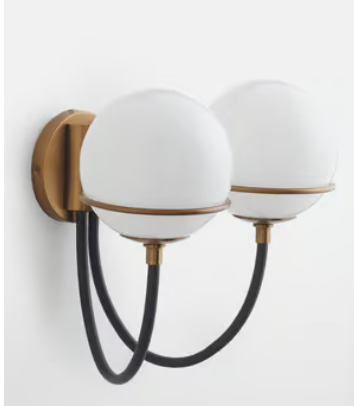

SOHO HOME

Rene Wall Light

~~£225~~ £113 Regular price

~~£191~~ £90 Member price

The lights that hang in our Soho Works spaces inspired the design of the Rene wall light, which has two glossy glass orbs that sit in raised antique brass-finished holders. Curved black tubes float beneath the globes, enhancing the sculptural quality of the design.

Dimensions

Dimensions: H35 x W31 x D26cm / H13.8 x W12.2 x D10.2"

Weight: 2kg / 4.4lbs

Packaged dimensions: H46 x W41 x D33cm / H18.1 x W16.1 x D13"

Packaged weight: 2kg / 4.4lbs

Details

Assembly required: Yes, specialist