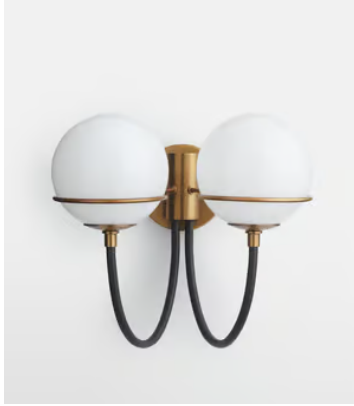

SOHO HOME

Rene Wall Light

~~£225~~ £113 Regular price

~~£191~~ £90 Member price

The lights that hang in our Soho Works spaces inspired the design of the Rene wall light, which has two glossy glass orbs that sit in raised antique brass-finished holders. Curved black tubes float beneath the globes, enhancing the sculptural quality of the design.

Dimensions

Product dimensions: H35 x W31 x D26cm / H13.8 x W12.2 x D10.2"

Product weight: 2kg / 4.4lbs

Packaged or boxed dimensions: H46 x W41 x D33cm / H18.1 x W16.1 x D13"

Packaged or boxed weight: 2kg / 4.4lbs