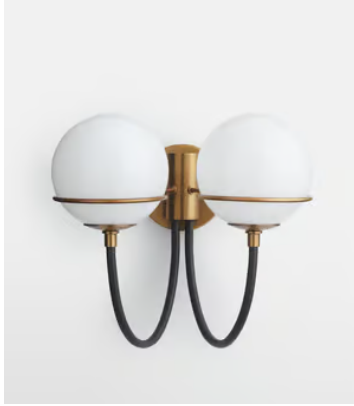

SOHO HOME

Rene Wall Light

~~£225~~ £113 Regular price

~~£191~~ £90 Member price

The lights that hang in our Soho Works spaces inspired the design of the Rene wall light, which has two glossy glass orbs that sit in raised antique brass-finished holders. Curved black tubes float beneath the globes, enhancing the sculptural quality of the design.

Dimensions

Dimensions: H35 x W31 x D26cm / H13.8 x W12.2 x D10.2"

Weight: 2kg / 4.4lbs

Packaged dimensions: H46 x W41 x D33cm / H18.1 x W16.1 x D13"

Packaged weight: 2kg / 4.4lbs

Details

Assembly required: Yes, specialist