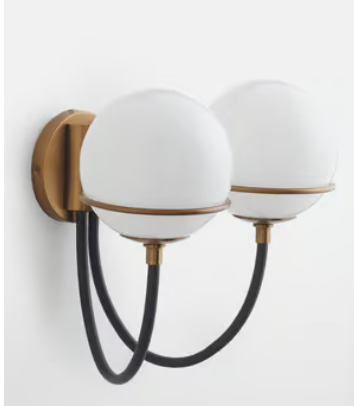

SOHO HOME

Rene Wall Light

~~£225~~ £113 Regular price

~~£191~~ £90 Member price

The lights that hang in our Soho Works spaces inspired the design of the Rene wall light, which has two glossy glass orbs that sit in raised antique brass-finished holders. Curved black tubes float beneath the globes, enhancing the sculptural quality of the design.