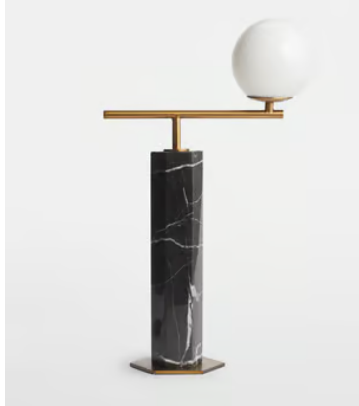

SOHO HOME

Luiz Table Lamp

~~£235~~ £160 Regular price

~~£200~~ £128 Member price

Our Luiz table lamp echoes the vintage-inspired lighting seen throughout 180 House on London's Strand. A white glass orb is fitted onto a marble column that is carved into a hexagonal design. Perch it on a side table to add instant ambience into your most-used space.

Dimensions

Product dimensions: H51 x W13 x D31cm / H20.1 x W5.1 x D12.2"

Product weight: 9kg / 19.8lbs

Packaged or boxed dimensions: H50 x W20 x D40cm / H19.7 x W7.9 x D15.7"

Packaged or boxed weight: 9kg / 19.8lbs

Details

Material: Marble, Metal and Glass

Bulb Specification

Bulb(s) Included: No

Bulb Specification: 1 x G9 LED 4W Maximum

Assembly & Technical

Assembly Required: No

Dimmable: Yes