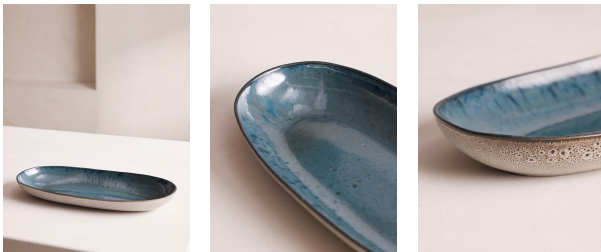

SOHO HOME

Nero Serving Platter, Blue

£65

Regular

£55

Membership

Product details

Crafted in Portugal from durable stoneware, our Nero range is inspired by the natural textures and interiors at Soho House Barcelona. Reactive glazes in matte and gloss create unique tonal variations and speckles that mimic the shadows of light on the Mediterranean Sea.