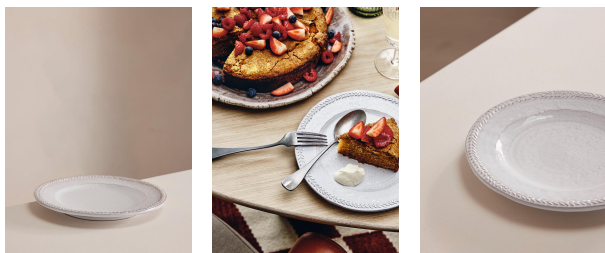

Hillcrest Side Plate, White, Set Of Four

£90

Regular

£72

Membership

Available in

White

Green

Grey

Product details

Crafted from robust Tuscan stoneware, our Hillcrest range is handmade in Italy by skilled craftspeople who have been producing ceramics in a village outside Florence for 40 years. Drawing on the rustic interiors at Soho Farmhouse, each piece is glazed and embellished by hand, with the individual marks of the maker adding charm and character.