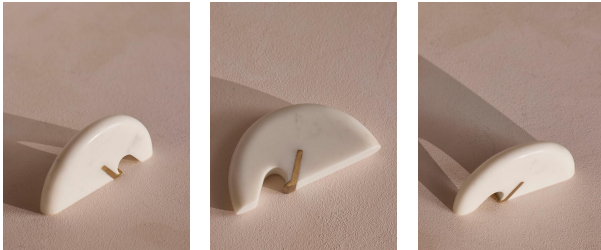

SOHO HOME

Halsey Bottle Opener, White

£60

Regular

£51

Membership

Product details

This contemporary bottle opener blends form and function, bringing an Art Deco infusion to a bar cart or cocktail cabinet. Crafted in India from white marble with distinctive veining, it features a solid brass inlay to open bottle tops.

Dimensions

Product dimensions: H1.5 x W5 x D10cm / H0.6 x W2 x D3.9"

Product weight: 2kg / 4.4lbs

Packaged or boxed weight: 2kg / 4.4lbs

Details

Assembly required: No

Care instructions: Wipe with a soft, dry cloth. Do not use abrasives or cleaners as they may damage the finish.