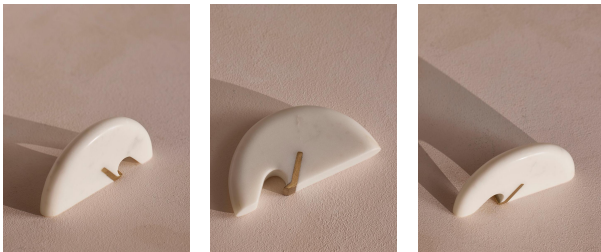

SOHO HOME

Halsey Bottle Opener, White

£60

Regular

£51

Membership

Product details

This contemporary bottle opener blends form and function, bringing an Art Deco infusion to a bar cart or cocktail cabinet. Crafted in India from white marble with distinctive veining, it features a solid brass inlay to open bottle tops.

Dimensions

Product dimensions: H1.5 x W5 x D10cm / H0.6 x W2 x D3.9"

Product weight: 2kg / 4.4lbs

Packaged or boxed weight: 2kg / 4.4lbs

Details

Assembly required: No

Care instructions: Wipe with a soft, dry cloth. Do not use abrasives or cleaners as they may damage the finish.