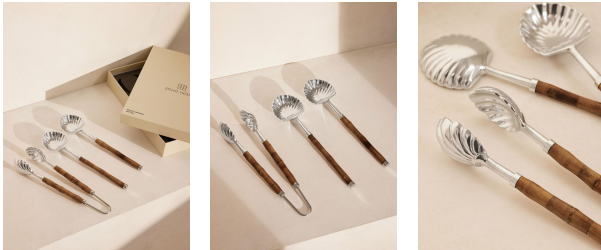

Masen Serving Giftset

£180

Regular

£153

Membership

Product details

Host dinner parties the Soho House way with these stainless steel tongs and salad servers, formed with a distinctive scalloped design that's inspired by vintage flatware spotted in an antiques shop in Portobello.

- Set of Stainless Steel tongs and salad servers
- Etched with the Soho House logo
- Carved bamboo handles
- Comes in a Soho Home gift box
- Inspired by vintage flatware

Dimensions

Product dimensions: H29.3 x W7.5 x D2.1cm / H11.5 x W3 x D0.8"