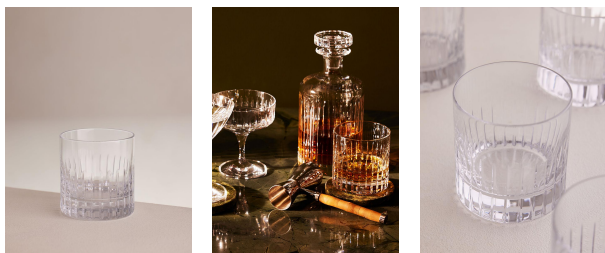

SOHO HOME

Roebling Cut Crystal Rocks Glass, Set Of Four

£175 Regular

£149 Membership

Product details

Designed exclusively for DUMBO House, the Roebling collection is a fitting tribute to John Augustus Roebling, the civil engineer who designed and built Brooklyn Bridge. Handcrafted from a weighty crystal, each piece has been intricately cut with straight lines echoing the cables that suspend above this historical landmark. Hand-finished and polished for extra brilliance, this collection will become a cherished part of your at-home bar for relaxed entertaining.

Dimensions

Product dimensions: H8.7 x W8.4 x D8.4cm / H3.4 x W3.3 x D3.3"

Product weight: 2.5kg / 5.5lbs

Packaged or boxed dimensions: H14 x W57 x D39cm / H5.4 x W22.6 x D15.4"

Packaged or boxed weight: 2.5kg / 5.5lbs