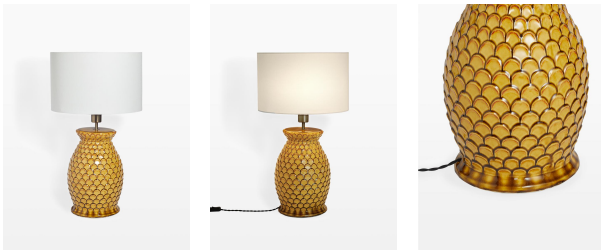

Catalina Table Lamp, Yellow

£125 Regular

£100 Membership

Product details

Inspired by the lamps on the bedside tables at Soho House Barcelona, the Catalina lamp has a distinctive glazed scalloped ceramic base, tonal variations to the glaze give each lamp a unique, hand-finished quality and the off white linen shade casts a softly diffused light.

Dimensions

Product dimensions: H62 x W38 x D38cm / H24.4 x W15 x D15"

Product weight: 6kg / 13.2lbs

Packaged or boxed dimensions: H55 x W43 x D43cm / H21.7 x W16.9 x D16.9"

Packaged or boxed weight: 7.5kg / 16.5lbs