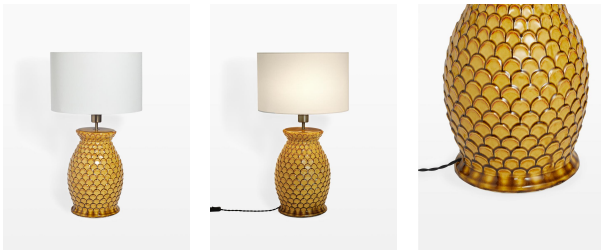

## Catalina Table Lamp, Yellow

£125 Regular

£100 Membership

### Product details

Inspired by the lamps on the bedside tables at Soho House Barcelona, the Catalina lamp has a distinctive glazed scalloped ceramic base, tonal variations to the glaze give each lamp a unique, hand-finished quality and the off white linen shade casts a softly diffused light.

### Dimensions

Product dimensions: H62 x W38 x D38cm / H24.4 x W15 x D15"

Product weight: 6kg / 13.2lbs

Packaged or boxed dimensions: H55 x W43 x D43cm / H21.7 x W16.9 x D16.9"

Packaged or boxed weight: 6kg / 13.2lbs