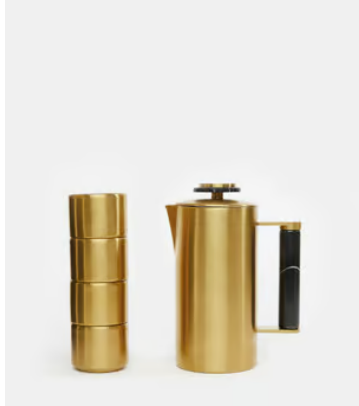

SOHO HOME

Henlow Cafetiere & Set of Four Cups, Gold

~~£320~~ £160 Regular price

~~£272~~ £128 Member price

Crafted from stainless steel with a brushed gold-tone finish, this set features a cafetiere with a black marble handle and four double-walled coffee cups. With clean Modernist lines inspired by the interiors at White City House, it's the perfect way to start the morning, and also makes an excellent gift.

Dimensions

Dimensions: H22.09 x W10.2 x D16.85cm / H8.7 x W4 x D7"

Weight: 1kg / 2.2lbs

Packaged weight: 1kg / 2.2lbs

Details

Cafetiere: H22.09cm x W10.2cm x D16.85cm

Cups: H5.2cm x W6.5cm x D6.5cm

Capacity: