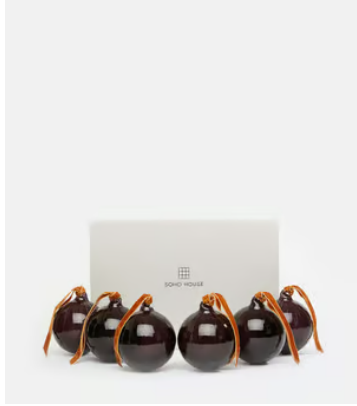

SOHO HOME

Rosendale Baubles, Purple, Set of Six

£50 Regular price

£43 Member price

Trim your Christmas tree with our Rosendale baubles, based on the glassware found at DUMBO House in Brooklyn and Soho House Amsterdam. Available in opaque white or purple, they're mouth blown with a distinctive spiral pattern that catches the light beautifully.

Dimensions

Product dimensions: H30 x W14 x D14cm / H11.8 x W5.5 x D5.5"

Product weight: 2kg / 4.4lbs

Packaged or boxed dimensions: H21 x W21 x D30cm / H8.3 x W8.3 x D11.8"

Packaged or boxed weight: 2kg / 4.4lbs