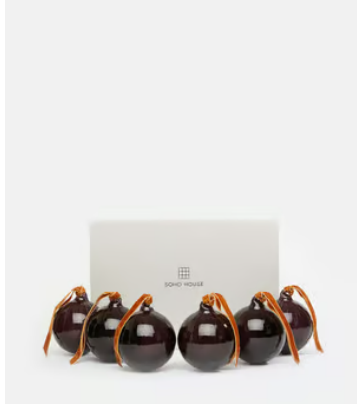

SOHO HOME

Rosendale Baubles, Purple, Set of Six

£50 Regular price

£43 Member price

Trim your Christmas tree with our Rosendale baubles, based on the glassware found at DUMBO House in Brooklyn and Soho House Amsterdam. Available in opaque white or purple, they're mouth blown with a distinctive spiral pattern that catches the light beautifully.

Dimensions

Dimensions: H30 x W14 x D14cm / H11.8 x W5.5 x D5.5"

Weight: 2kg / 4.4lbs

Packaged dimensions: H21 x W21 x D30cm / H8.3 x W8.3 x D11.8"

Packaged weight: 2kg / 4.4lbs

Details

Assembly required: No