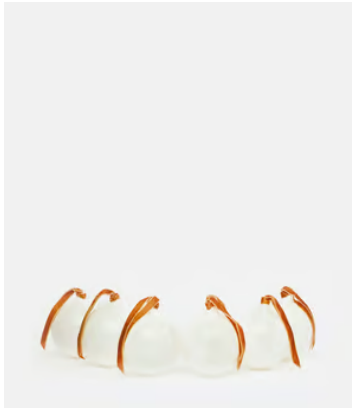

SOHO HOME

Rosendale Baubles, White, Set of Six

£50 Regular price

£43 Member price

Trim your Christmas tree with our Rosendale baubles, which are based on the glassware found at DUMBO House in Brooklyn and Soho House Amsterdam. Available in opaque white or purple, they're mouth blown with a distinctive spiral pattern that catches the light beautifully.

Dimensions

Dimensions: H38 x W18 x D18cm / H15 x W7.1 x D7.1"

Weight: 2kg / 4.4lbs

Packaged weight: 2kg / 4.4lbs

Details

Assembly required: No

Material: Glass

Care instructions: Fragile, handle with care. Wipe with a damp cloth