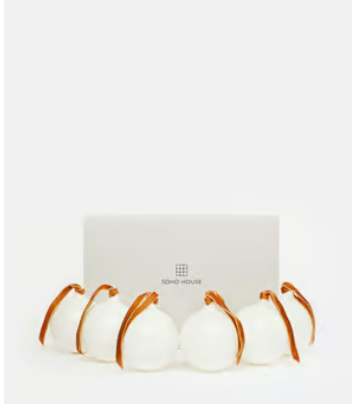

SOHO HOME

Rosendale Baubles, White, Set of Six

£50 Regular price

£43 Member price

Trim your Christmas tree with our Rosendale baubles, which are based on the glassware found at DUMBO House in Brooklyn and Soho House Amsterdam. Available in opaque white or purple, they're mouth blown with a distinctive spiral pattern that catches the light beautifully.

Dimensions

Dimensions: H38 x W18 x D18cm / H15 x W7.1 x D7.1"

Weight: 2kg / 4.4lbs

Packaged weight: 2kg / 4.4lbs

Details

Assembly required: No

Material: Glass

Care instructions: Fragile, handle with care. Wipe with a damp cloth