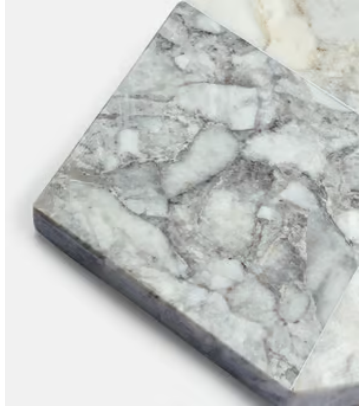

SOHO HOME

Clyde Cheeseboard White

~~£95~~ £45 Regular price

~~£81~~ £36 Member price

Referencing the marble found throughout 180 House, our Clyde cheeseboard is cut to a hexagonal shape and crafted from individual marble sections that are pieced together by hand. The intricate veining in the stone, makes each board original and a true statement for any table.