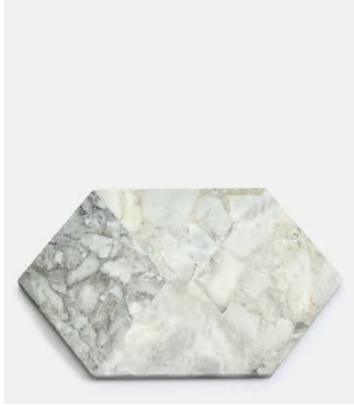

SOHO HOME

Clyde Cheeseboard White

~~£95~~ £45 Regular price

~~£81~~ £36 Member price

Referencing the marble found throughout 180 House, our Clyde cheeseboard is cut to a hexagonal shape and crafted from individual marble sections that are pieced together by hand. The intricate veining in the stone, makes each board original and a true statement for any table.