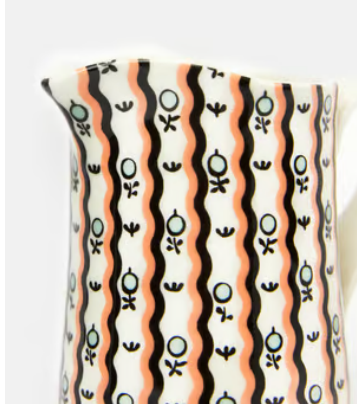

## Aida Milk Jug

~~£19~~ £5 Regular price

~~£16~~ £4 Member price

With a design that was influenced by the vintage ceramics seen throughout Soho House Berlin, this eclectic set includes all the tableware you need for a traditional afternoon tea or breakfast in bed.