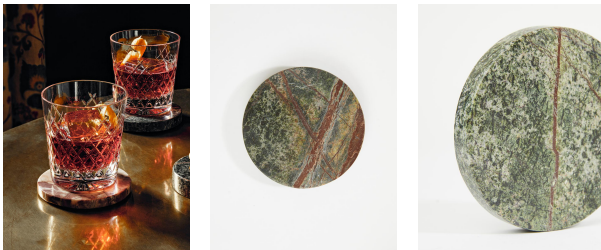

Details

Assembly required: No

Care instructions: Handwash only. Wipe with a soft, dry cloth. Do not use abrasives or cleaners as they may damage the finish.

Dishwasher safe: No

Material: Marble

Microwave safe: No

Oven safe: No