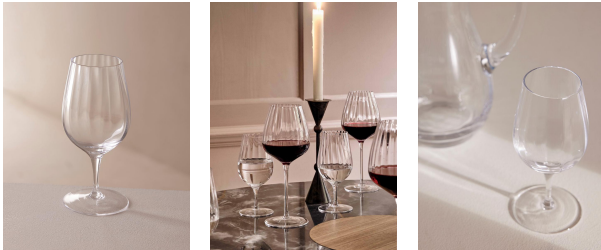

SOHO HOME

Pembroke Water Glass, Set Of Four

£60

Regular

£48

Membership

Product details

Handmade in Poland, our elegant collection of stemware is crafted in clear glass, featuring a soft scalloped detail. Inspired by the glasswear at our first House at 40 Greek Street, this range is perfect for both entertaining and casual dining.