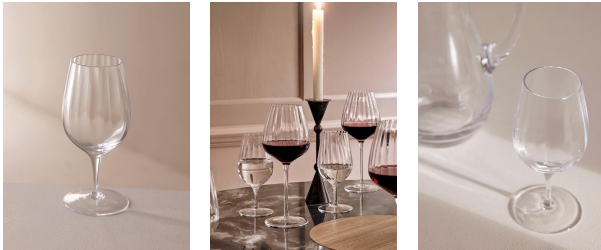

SOHO HOME

Pembroke Water Glass, Set Of Four

£60

Regular

£48

Membership

Product details

Handmade in Poland, our elegant collection of stemware is crafted in clear glass, featuring a soft scalloped detail. Inspired by the glasswear at our first House at 40 Greek Street, this range is perfect for both entertaining and casual dining.

Dimensions

Product dimensions: H16.6 x W8 x D8cm / H6.5 x W3.1 x D3.1"

Packaged or boxed dimensions: H20 x W18 x D36cm / H7.7 x W7.1 x D14.2"

Packaged or boxed weight: 1.65kg / 3.6lbs

Details

Assembly required: No