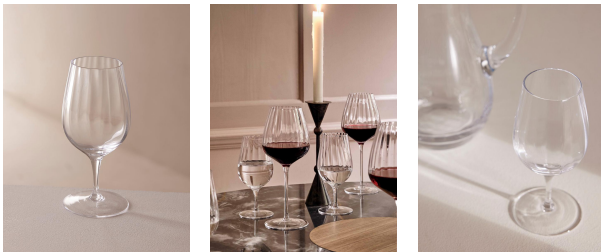

SOHO HOME

Pembroke Water Glass, Set Of Four

£80 Regular

£68 Membership

Product details

Handmade in Poland, our elegant collection of stemware is crafted in clear glass, featuring a soft scalloped detail. Inspired by the glassware at our first House at 40 Greek Street, this range is perfect for both entertaining and casual dining.