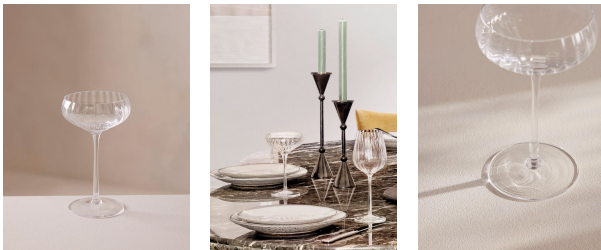

SOHO HOME

Pembroke Champagne Coupe, Set Of Four

£60 Regular

£48 Membership

Product details

Handmade in Poland, our elegant collection of stemware is crafted in clear glass, featuring a soft scalloped detail. Inspired by the glasswear at our first House at 40 Greek Street, this range is perfect for both entertaining and casual dining.

Dimensions

Product dimensions: H16 x W10 x D10cm / H6.3 x W3.9 x D3.9"

Product weight: 2kg / 4.4lbs

Packaged or boxed dimensions: H19 x W22 x D44cm / H7.5 x W8.7 x D17.3"

Packaged or boxed weight: 2kg / 4.4lbs