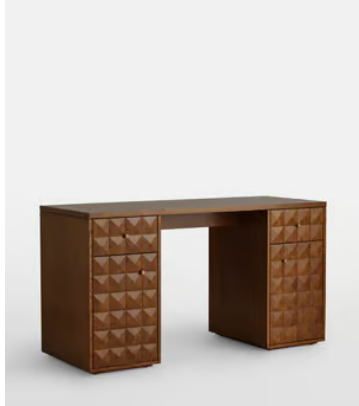

SOHO HOME

Marena Desk

£2,295 Regular price

£1,951 Member price

A solid oak silhouette is defined by an eye-catching square stud front that brings textural depth to your home office space.

Echoing similar styles seen in Soho House Barcelona, the Marena desk is characterised by the warm tones of its solid and veneer oak wood silhouette, as well as the geometric patternwork across the front. Two top drawers and two lower cupboards provide storage space.

Dimensions

Product dimensions: H76 x W140 x D56cm / H30 x W55 x D22"

Product weight: 72kg / 158.7lbs

Number of boxes: 2

- **Box 1:** H30 x W155 x D70cm / H11.6 x W61 x D27.6"
- **Box 2:** H108 x W96 x D70cm / H42.5 x W37.6 x D27.4"

Clearance: 73cm

Door dimensions: H51 x W35 x D44cm

Drawer dimensions: H10 x W31 x D43cm

Feet: Plastic glide

Finish: Brown Oak and Antique Brass

Frame: Oak Wood

Handles: Aluminium

Material: Oak wood, MDF, Oak veneer and Aluminium