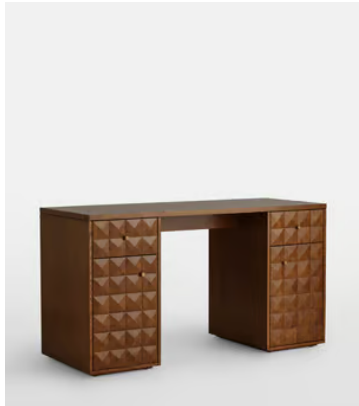

## Marena Desk

£2,295 Regular price

£1,951 Member price

A solid oak silhouette is defined by an eye-catching square stud front that brings textural depth to your home office space.

Echoing similar styles seen in Soho House Barcelona, the Marena desk is characterised by the warm tones of its solid and veneer oak wood silhouette, as well as the geometric patternwork across the front. Two top drawers and two lower cupboards provide storage space.

### Dimensions

**Dimensions:** H76 x W140 x D56cm / H30 x W55 x D22"

**Weight:** 72kg / 158.7lbs

**Number of boxes:** 2

- **Box 1:** H30 x W155 x D70cm / H11.6 x W61 x D27.6"
- **Box 2:** H108 x W96 x D70cm / H42.5 x W37.6 x D27.4"

### Details

**Adjustable shelf?:** Yes

**Assembly required:** Yes

**Clearance:** 73cm

**Door dimensions:** H51 x W35 x D44cm

**Drawer dimensions:** H10 x W31 x D43cm

**Feet:** Plastic glide

**Finish:** Brown Oak and Antique Brass