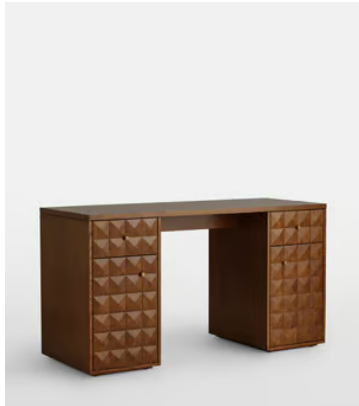

SOHO HOME

Marena Desk

£2,295 Regular price

£1,951 Member price

A solid oak silhouette is defined by an eye-catching square stud front that brings textural depth to your home office space.

Echoing similar styles seen in Soho House Barcelona, the Marena desk is characterised by the warm tones of its solid and veneer oak wood silhouette, as well as the geometric patternwork across the front. Two top drawers and two lower cupboards provide storage space.

Dimensions

Dimensions: H76 x W140 x D56cm / H30 x W55 x D22"

Weight: 72kg / 158.7lbs

Number of boxes: 2

- **Box 1:** H30 x W155 x D70cm / H11.6 x W61 x D27.6"
- **Box 2:** H108 x W96 x D70cm / H42.5 x W37.6 x D27.4"

Details

Adjustable shelf?: Yes

Assembly required: Yes

Clearance: 73cm

Door dimensions: H51 x W35 x D44cm

Drawer dimensions: H10 x W31 x D43cm

Feet: Plastic glide

Finish: Brown Oak and Antique Brass